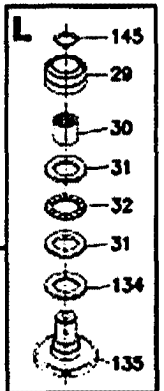

## BALANCED HARDWARE CONCEALED HINGE TUBE

**NOTES:**  
 1. LEFT HAND SHOWN  
 RIGHT HAND OPPOSITE  
 2. PARTS ARE SHOWN  
 WITH THE DOOR IN  
 THE CLOSED POSITION  
 3. \* = HANDED PART  
 4. # = FINISH  
 DEPENDENT