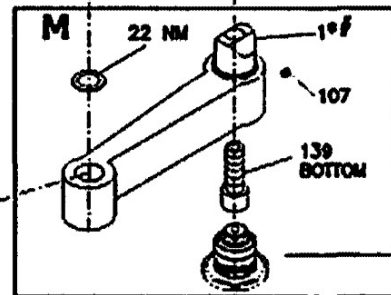

# WIKK EXCEL AUTOMATIC BALANCED HARDWARE CONCEALED HINGE TUBE

**NOTES:**

1. LEFT HAND SHOWN  
RIGHT HAND OPPOSITE
2. PARTS ARE SHOWN  
WITH THE DOOR IN  
THE CLOSED POSITION
3. \* = HANDED PART
4. # = FINISH  
DEPENDENT