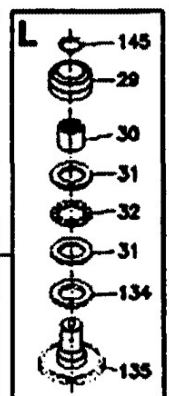

# WIKK EXCEL AUTOMATIC BALANCED HARDWARE CONCEALED HINGE TUBE

**NOTES:**

1. LEFT HAND SHOWN  
RIGHT HAND OPPOSITE
2. PARTS ARE SHOWN  
WITH THE DOOR IN  
THE CLOSED POSITION
3. \* = HANDED PART
4. # = FINISH  
DEPENDENT

**PARTS INSIDE BOLD  
 BORDERS ARE SOLD  
 AS ASSEMBLIES ONLY**

Post 1999