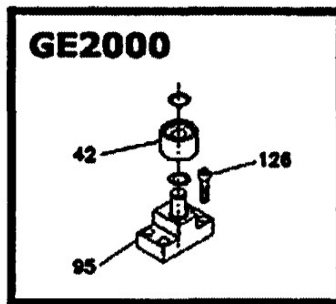

# WIKK EXCEL AUTOMATIC BALANCED HARDWARE CONCEALED HINGE TUBE

**NOTES:**

1. LEFT HAND SHOWN  
RIGHT HAND OPPOSITE
2. PARTS ARE SHOWN  
WITH THE DOOR IN  
THE CLOSED POSITION
3. \* = HANDED PART
4. # = FINISH  
DEPENDENT