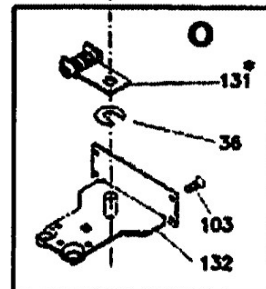

# WIKK EXCEL AUTOMATIC BALANCED HARDWARE CONCEALED HINGE TUBE

**NOTES:**

1. LEFT HAND SHOWN  
RIGHT HAND OPPOSITE
2. PARTS ARE SHOWN  
WITH THE DOOR IN  
THE CLOSED POSITION
3. \* = HANDED PART
4. # = FINISH  
DEPENDENT