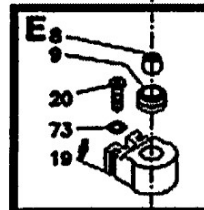

# WIKK EXCEL AUTOMATIC BALANCED HARDWARE CONCEALED HINGE TUBE

**NOTES:**

1. LEFT HAND SHOWN  
RIGHT HAND OPPOSITE
2. PARTS ARE SHOWN  
WITH THE DOOR IN  
THE CLOSED POSITION
3. \* = HANDED PART
4. # = FINISH  
DEPENDENT