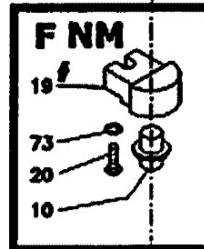

# WIKK EXCEL AUTOMATIC BALANCED HARDWARE CONCEALED HINGE TUBE

**NOTES:**

1. LEFT HAND SHOWN  
RIGHT HAND OPPOSITE
2. PARTS ARE SHOWN  
WITH THE DOOR IN  
THE CLOSED POSITION
3. \* = HANDED PART
4. # = FINISH  
DEPENDENT

**PARTS INSIDE BOLD  
 BORDERS ARE SOLD  
 AS ASSEMBLIES ONLY**

Post 1999